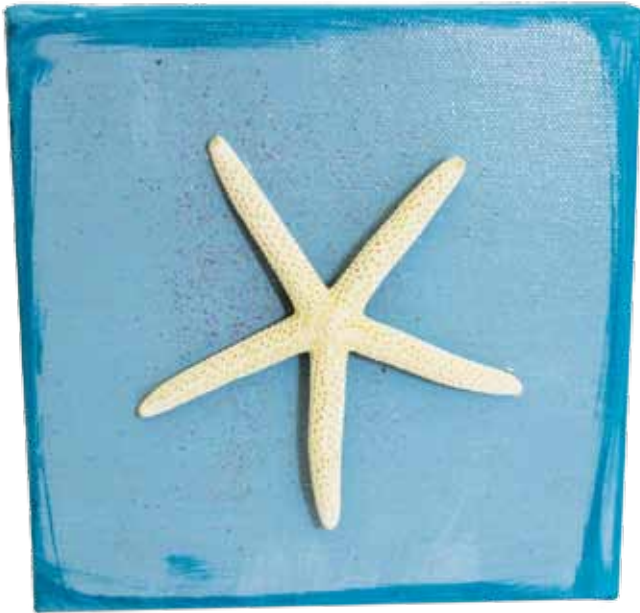

Ben Franklin Crafts[®]

STARFISH PAINTING

SUPPLIES & TOOLS

6" x 6" canvas #30131224
Chalk paint #30154353
Chalk paint #30154354
Sparkle glaze #77855908
Foam brush #30100057
Starfish #30155165
E-6000 Adhesive #30078037

INSTRUCTIONS

Paint entire canvas with Chalk Paint Serene color with foam brush. Let dry.

Paint the edges of the canvas with Chalk Paint Treasure color. Let dry.

Paint top of canvas with sparkle glaze. Let dry.

Using E-6000 adhere starfish to canvas.

Not for re-sale. Property of HouseMart Ben Franklin Crafts © 2015

benfranklinhawaii.com

Mixed Media